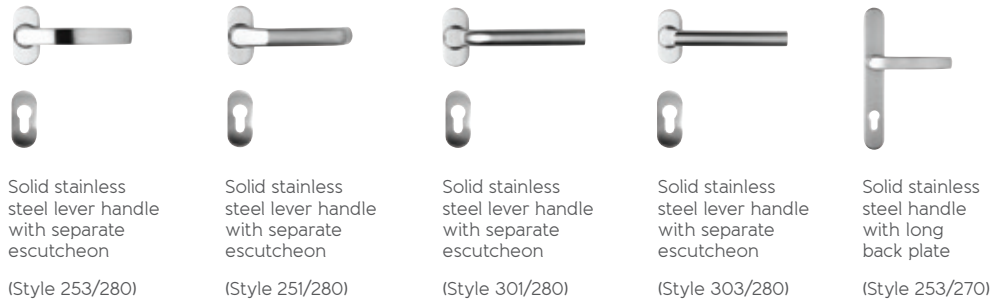

Getting a handle on things...

The handles of an Origin Residential Door are the perfect finishing touch to the exquisitely designed system.

Choose from a selection of elegant handle styles that have been designed and manufactured with the same level of care and dedication as every other component.

With the offset handle, you can choose to have it placed on either the panel itself or on the door sash, whilst the straight bar and bow bar handles will sit on the panel.*

In addition to striking the optimum balance between superior strength and sleek design, our handles are exhaustively cycle-tested to ensure they mirror the flawless functionality of the doors themselves and will, therefore, stand the test of time.

*Handle options and positions may vary dependent on the panel chosen.

Premium stainless steel range

Certain models can also be colour coded in any RAL shade.