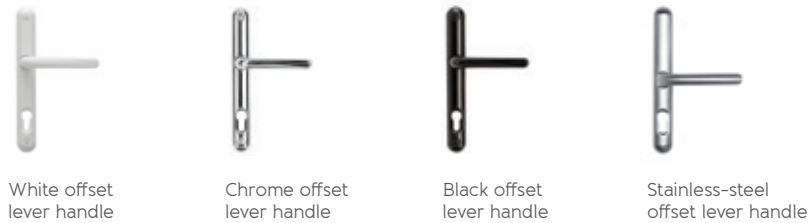

With the offset handle, you can choose to have it placed on either the panel itself or on the door sash, whilst the straight bar and bow bar handles will sit on the panel.*

In addition to striking the optimum balance between superior strength and sleek design, our handles are exhaustively cycle-tested to ensure they mirror the flawless functionality of the doors themselves and will, therefore, stand the test of time.

*Handle options and positions may vary dependent on the panel chosen.

Premium stainless steel range

Certain models can also be colour coded in any RAL shade.

Aluminium offset lever handle range

Bar handle range

Only available in a brushed stainless steel finish.

Cylinder Pull

A cylinder pull can also be specified. Its stylish design sits round the barrel and is used to aid with opening or closing the door.

Brushed Stainless Steel