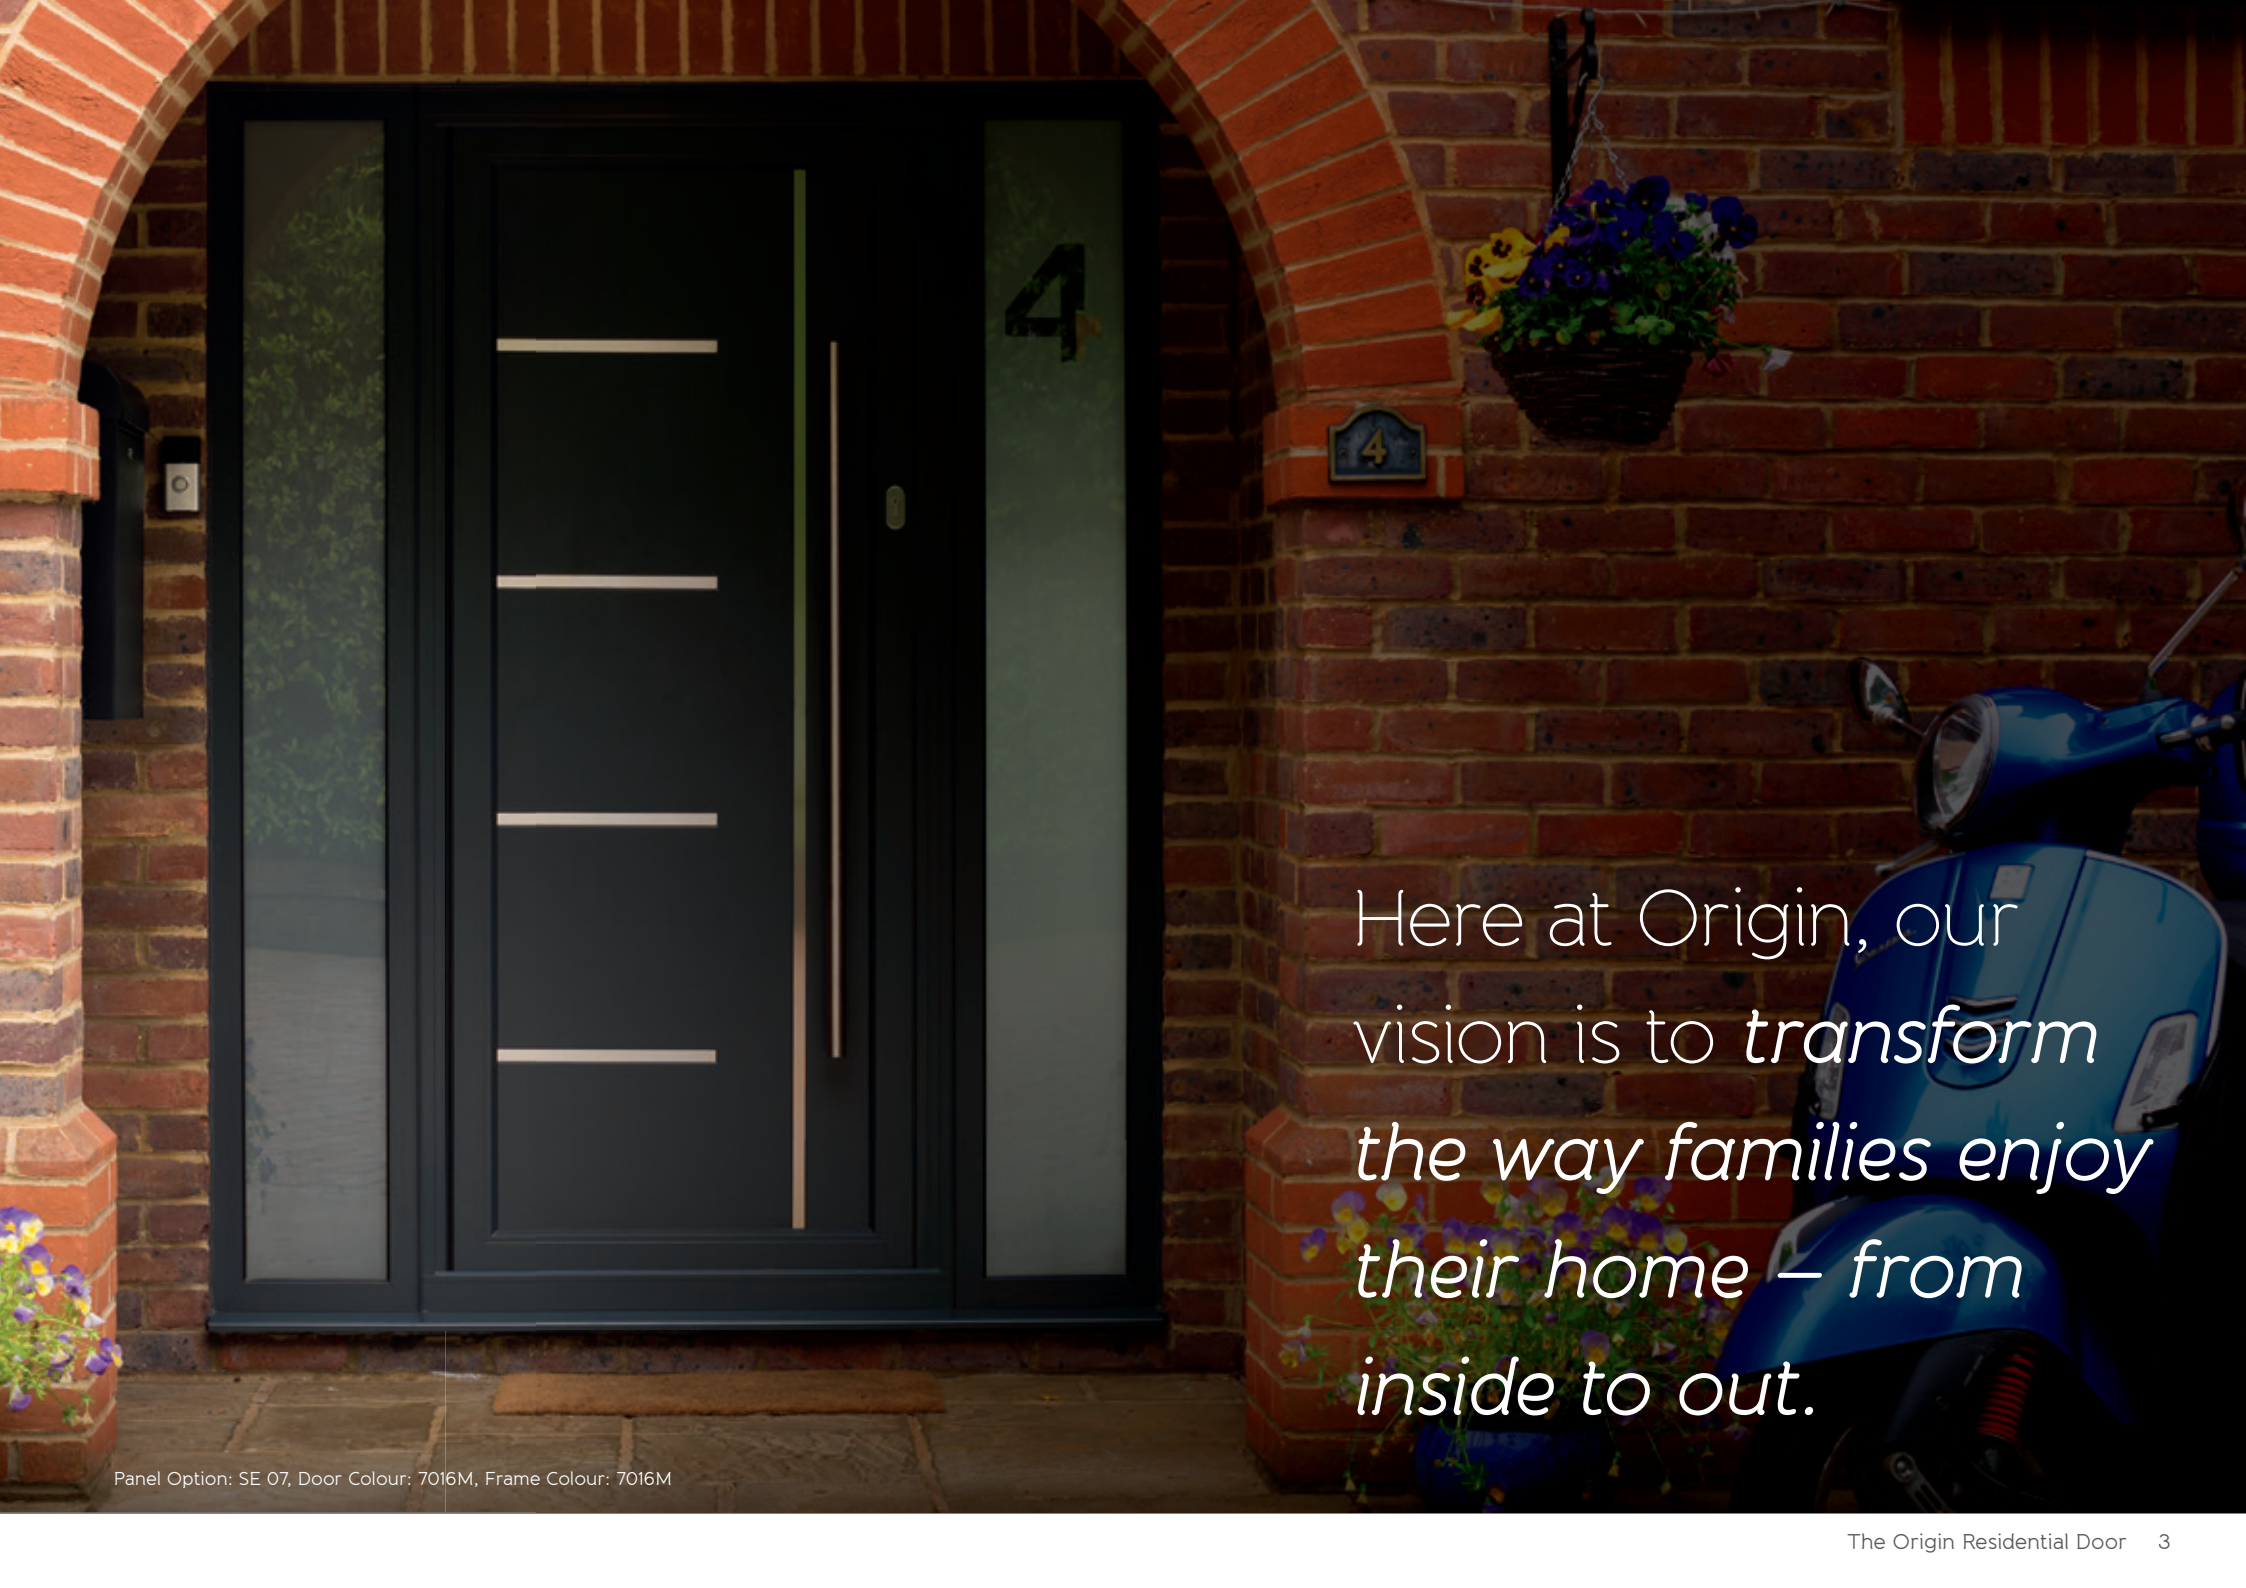

Here at Origin, our vision is to *transform the way families enjoy their home – from inside to out.*

Panel Option: SE 07, Door Colour: 7016M, Frame Colour: 7016M