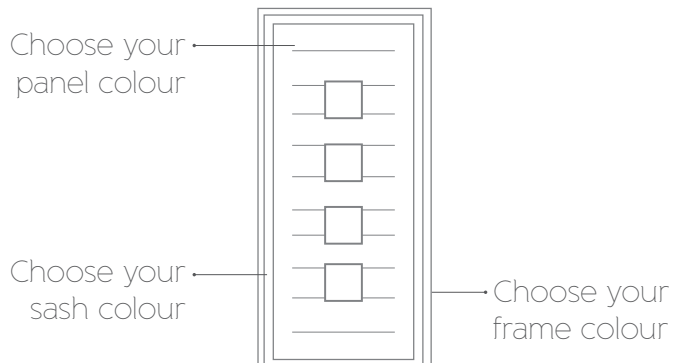

Inspired by colour...

set the tone of your home

Whatever your colour preference, with over 150 different RAL shades to choose from, you can be sure to find one that suits your taste – no matter how subtle or flamboyant it may be.

Ranging from bright primary shades through to candy pastels and deeper earthy tones, the extensive colour palette is guaranteed to offer inspiration to homeowners and interior designers alike. Of course, the usual favourites of black, white and all of the popular metallic shades in between are also on offer.

Additionally, different colours can be selected on the frame, sash and the panel, meaning that it's easy to create your own unique look.

A dual colour option is also available, so your chosen exterior colour(s) can complement the building style, while the interior can blend in or contrast with your internal colour scheme.

Don't be afraid to go for a bold hue that makes your entranceway pop. Or, for a more subtle look, a more conservative colour will complement most interiors. Popular combinations include a vibrant red or blue door paired with white frame for a friendly high-contrast aesthetic. Or for a fresh seaside feel, a light and dark blue juxtaposition works wonderfully. And if it's a classic contrast you're seeking, nothing beats a timeless black and white pairing.

Many of our RAL colours also come with the option of a matt, satin or gloss finish, giving you plenty of choice to make a great first impression.