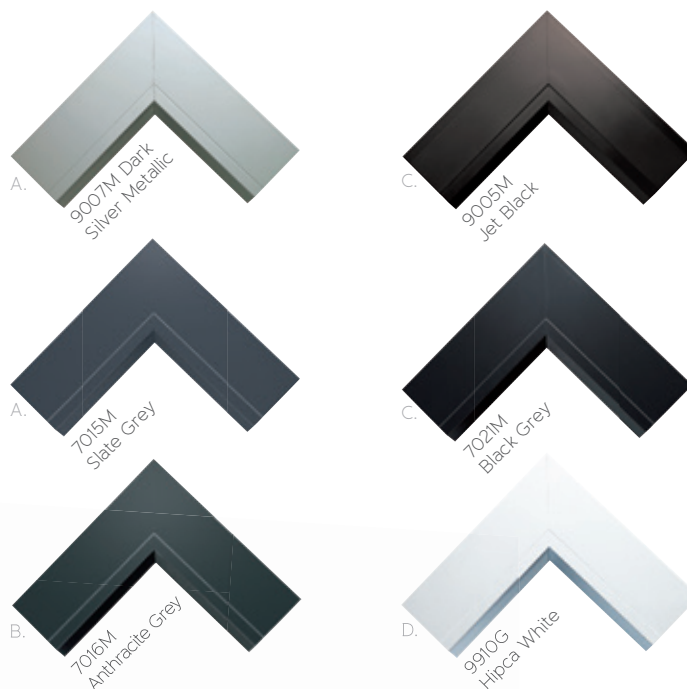

Popular colours...

Your personalisation options are virtually limitless with Origin. So much so that you're able to colour coordinate Q-Ion seals and various gaskets to the frame or panel. To the right demonstrates the most popular colours and to assist with this, we've outlined the Q-Ion colours that they often go with.

If you select a panel from the Kensington range in one of these colours, you'll benefit from receiving your doors on a 1-week lead time.

Popular Dual Colour:

9910G (Hipca White) in, 7016M (Anthracite Grey) out

Even the gasket & Q-Ion seal colour is your choice...