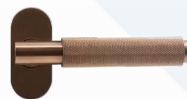

#### SIGNATURE KNURLED HANDLES

Antique Brass

Brushed Black

Brushed Bronze

Rose Gold

Satin Brass

Satin Stainless

All handles are supplied with a separate colour-matched escutcheon.