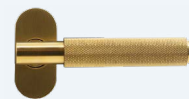

#### SIGNATURE KNURLED HANDLES

Antique Brass

Brushed Black

Brushed Bronze

Rose Gold

Satin Brass

Satin Stainless

All handles are supplied with a separate colour-matched escutcheon.