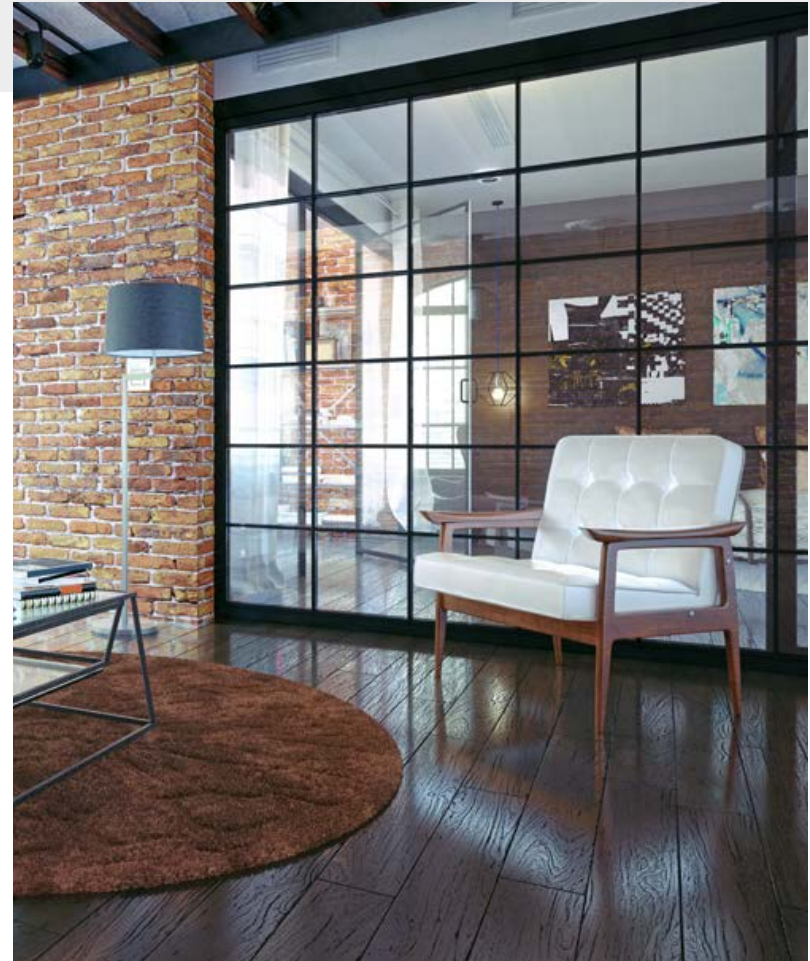

Designed to suit

Enjoy the ability to close off your room for privacy or open it for that dinner party or family get-together. Our partition system provides the freedom to create shapes, patterns and bespoke solutions in all spaces and applications. Our screens are designed to have slimline sightlines, starting at just 20mm, made from high tensile and durable galvanised steel, providing space and harmony without compromising light.