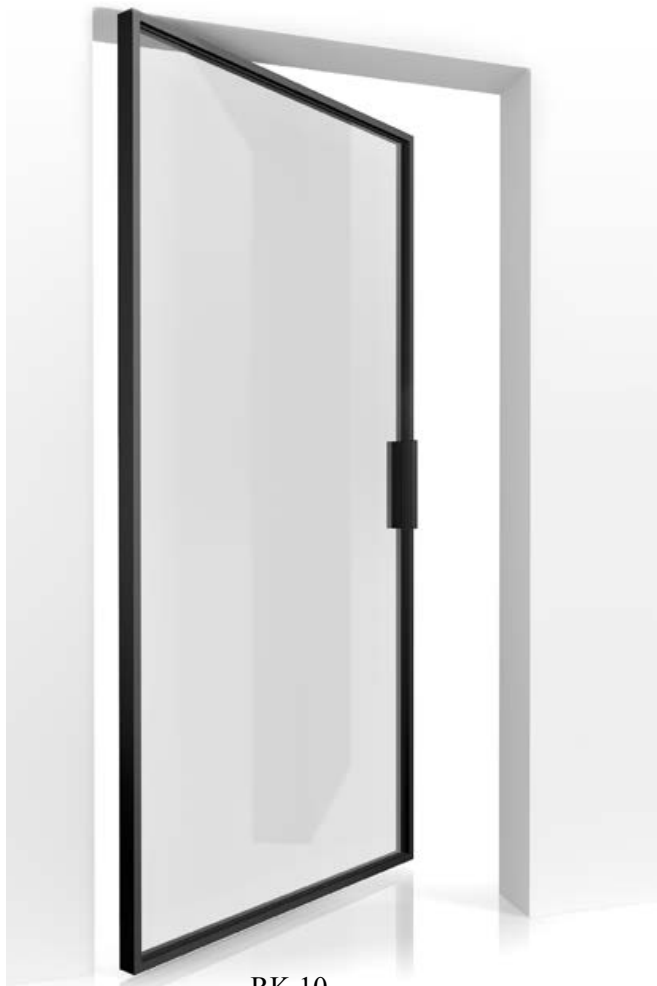

▣ Statement doors

Enhance your opening with an elegant pivot door using the same slim steel construction. The beauty and rarity of pivot doors make them a real experience to use. You will love the light and carefully balanced operation time and time again.

RK 10
Handle: Oslo