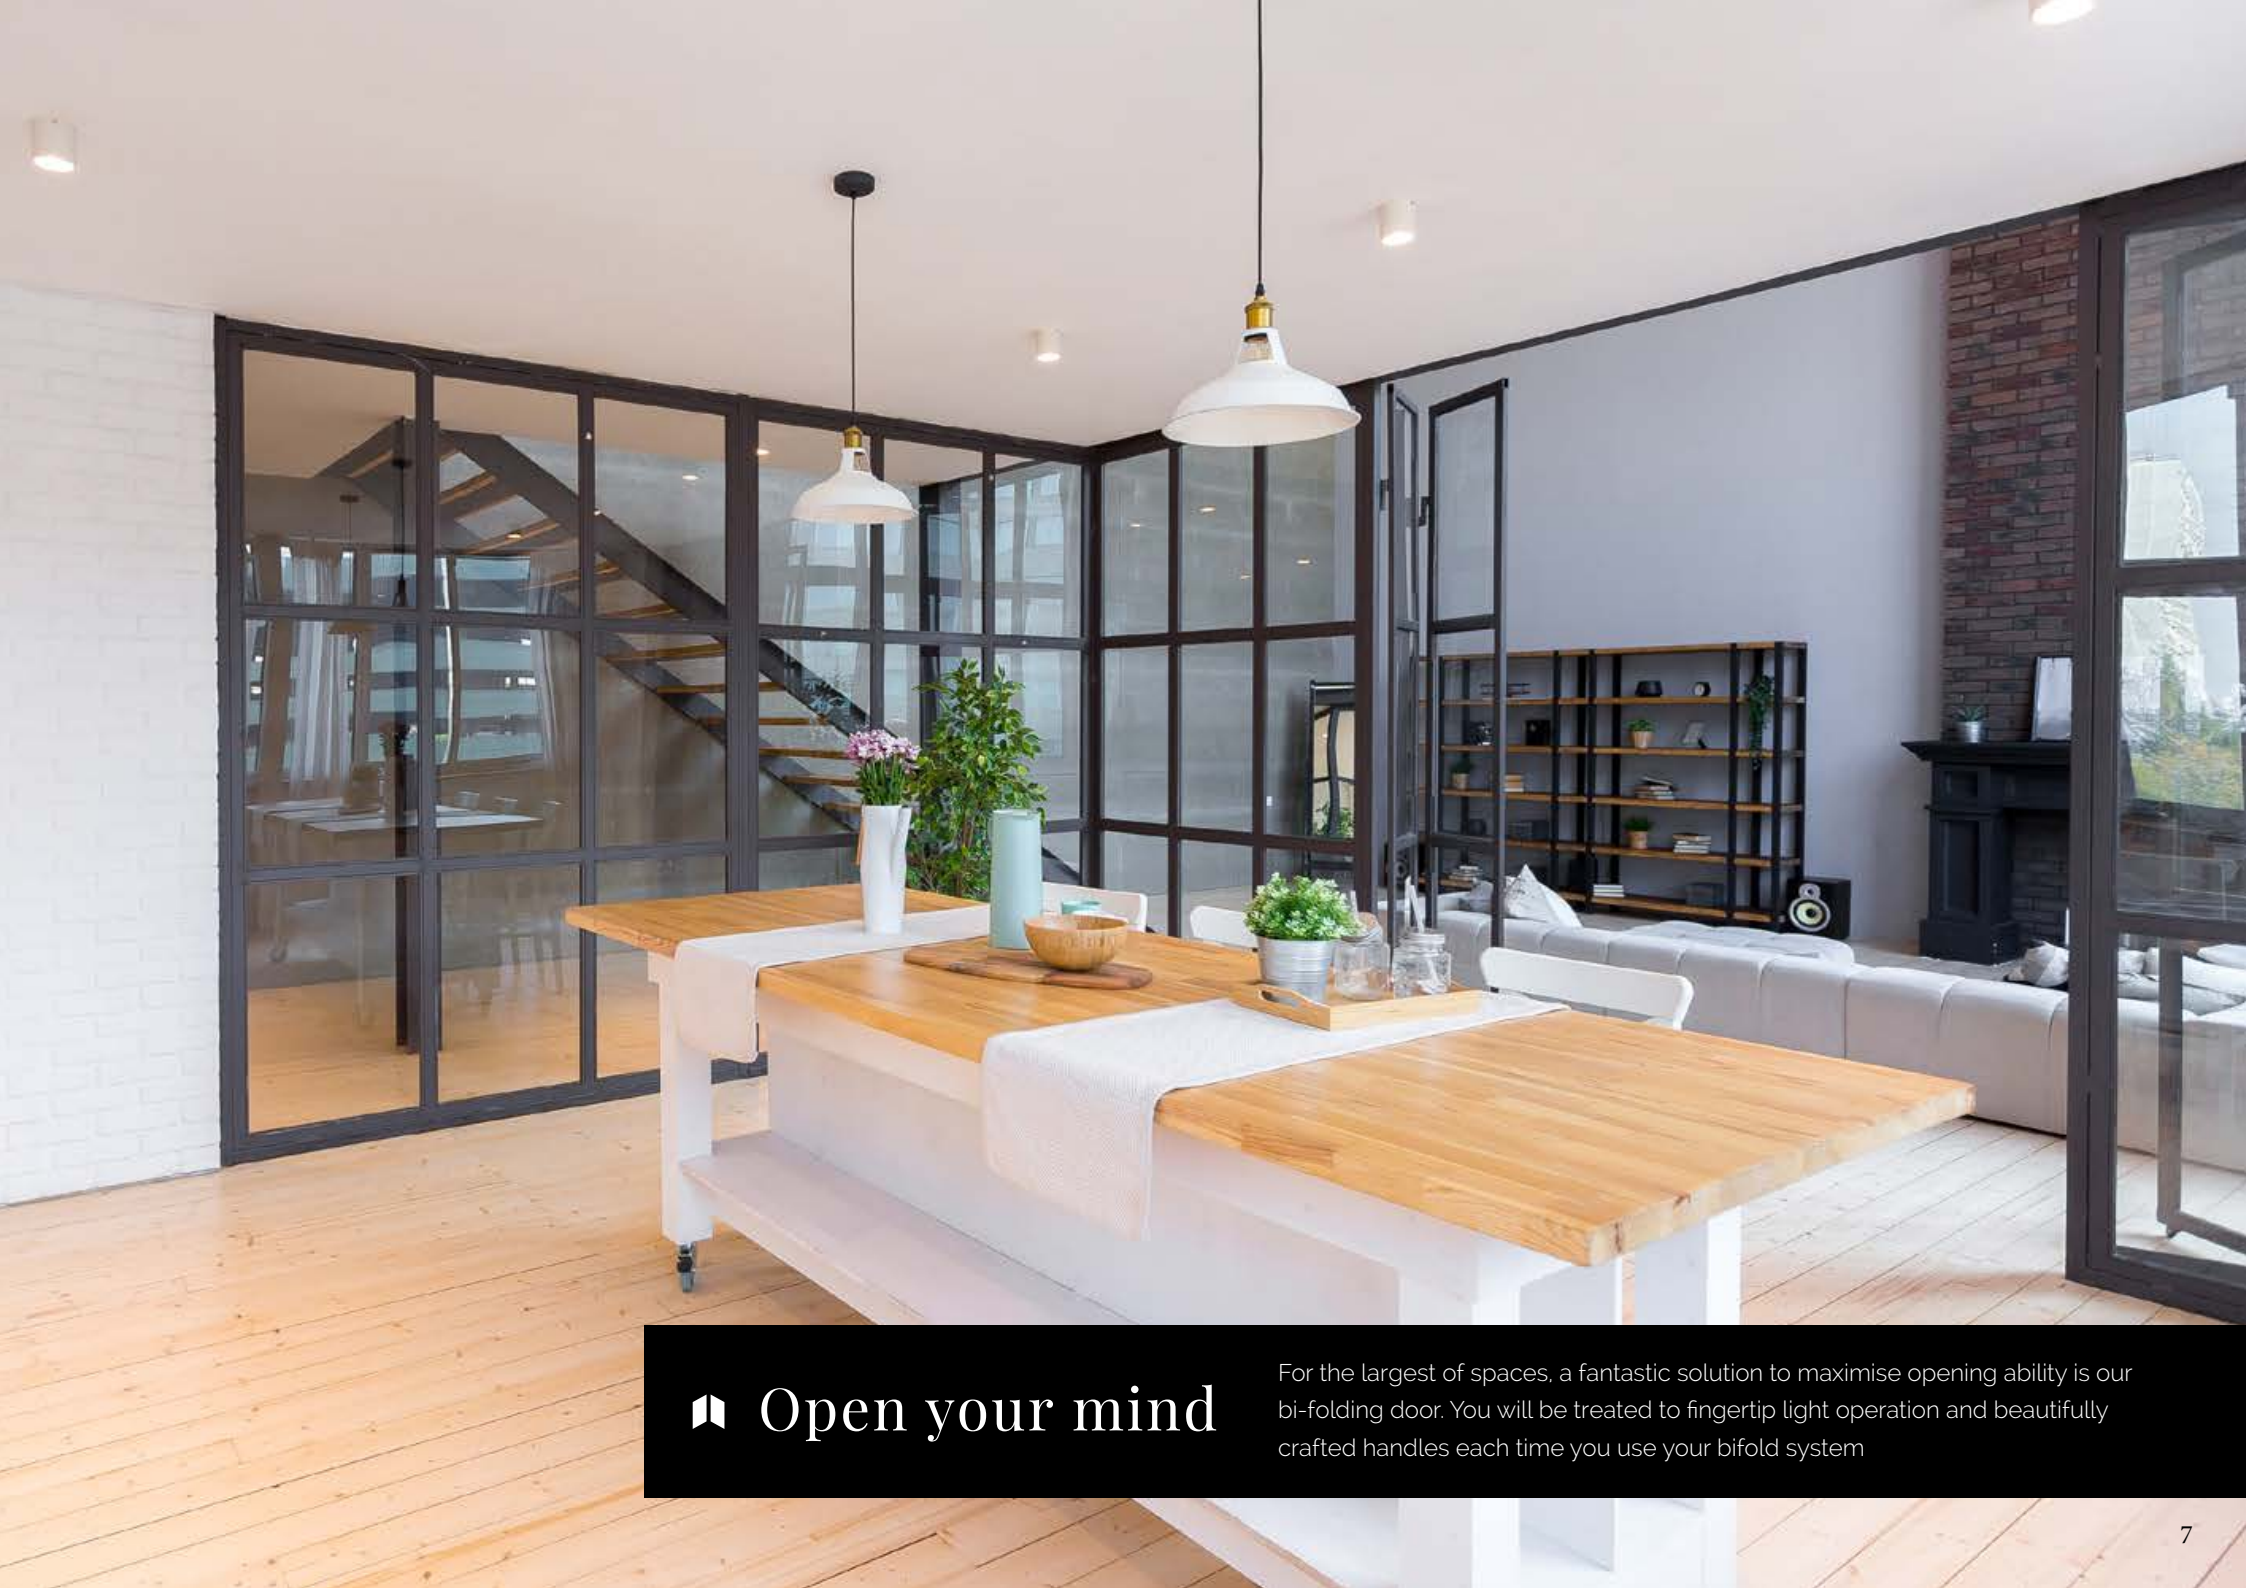

Open your mind

For the largest of spaces, a fantastic solution to maximise opening ability is our bi-folding door. You will be treated to fingertip light operation and beautifully crafted handles each time you use your bifold system