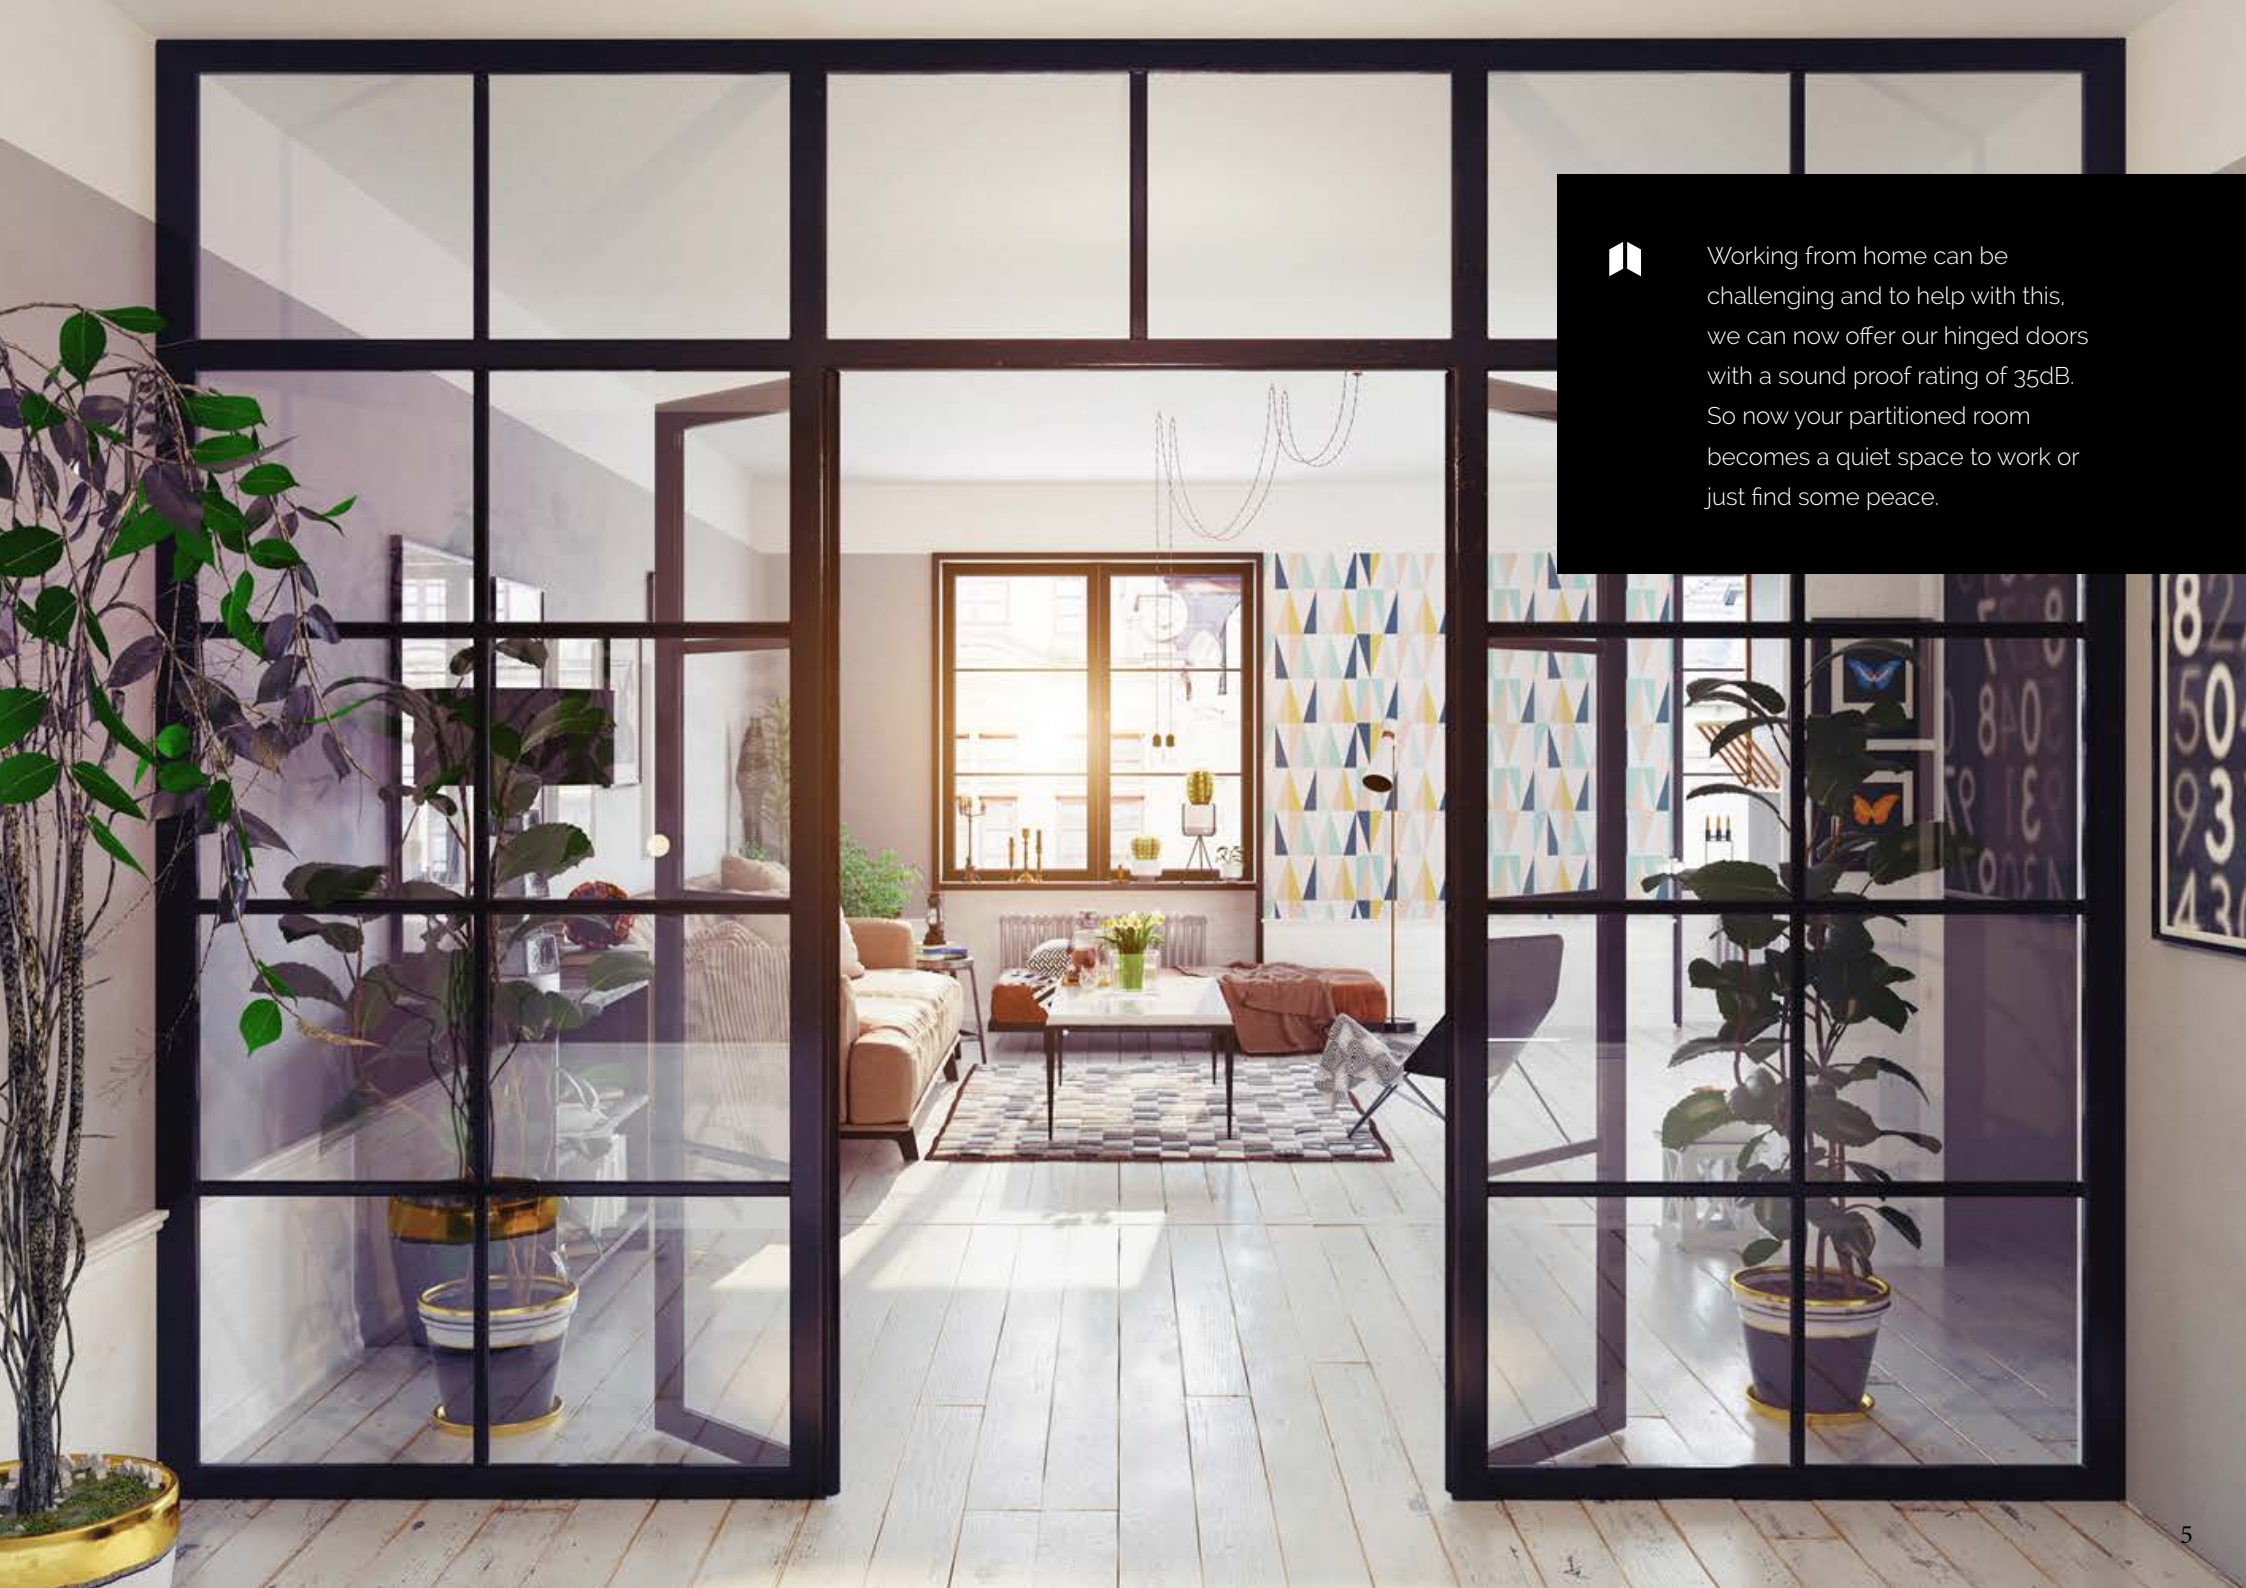

Internal divisions are becoming increasingly popular because they can be closed to restore peace when you need it or left ajar giving you the same appearance and functionality of open plan living.

Working from home can be challenging and to help with this, we can now offer our hinged doors with a sound proof rating of 35dB. So now your partitioned room becomes a quiet space to work or just find some peace.