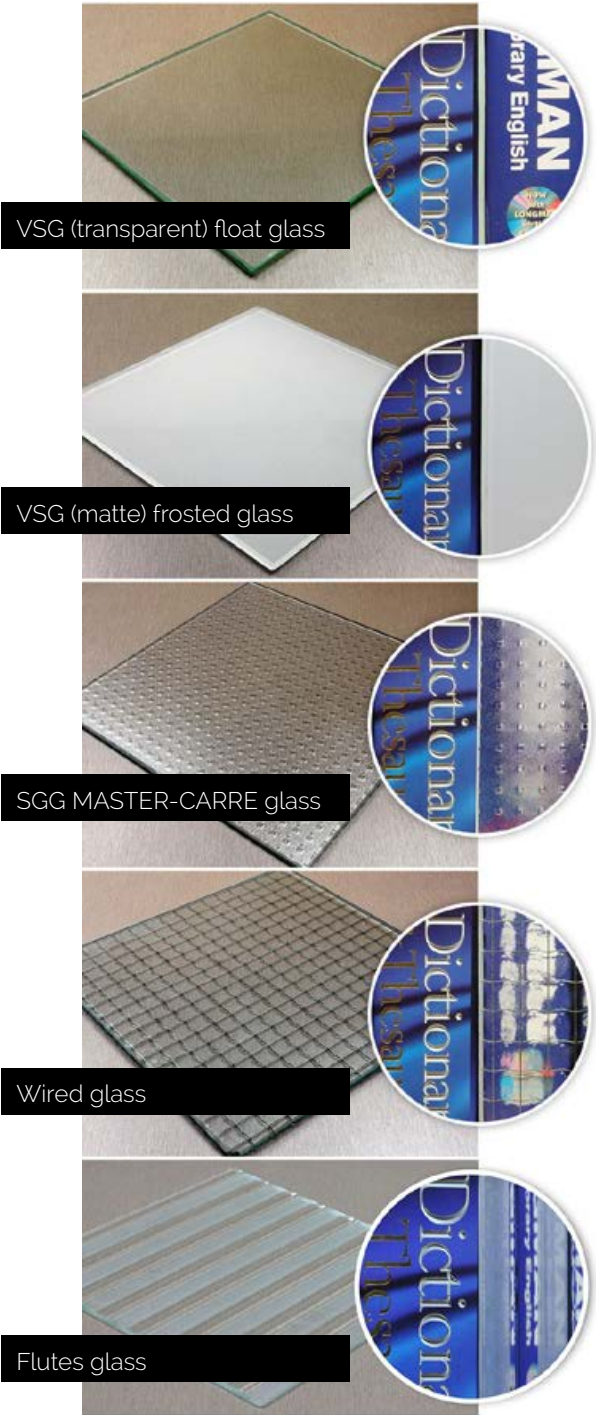

Choose your Colors

All elements are available in a choice of 6 standard colours with the option of any RAL colour or special effect colours - ask your dealer for further details.

RAL
7016

RAL
7022

RAL
7021

RAL
9003

RAL
9005

Gold 92

VSG (transparent) float glass

VSG (matte) frosted glass

SGG MASTER-CARRE glass

Wired glass

Flutes glass